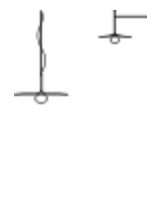

Tempo

VIBIA

5764

Design By Lievore Altherr

Wall lamp composed of a stylized profile attached to the wall and topped by a blown glass diffuser that gives the piece a delicate image. Connection with plug. LED light source.

Lighting effect

General Lighting

Lamp for general lighting that equally distributes the light in all directions.

Photometric Data

Other Applications

All of our products come with a five-year warranty.
Check our legal terms at www.vibia.com/warranty