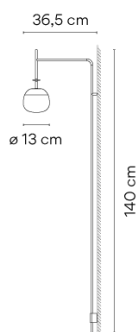

Tempo

VIBIA

5764

Design By Lievore Altherr

Wall lamp composed of a stylized profile attached to the wall and topped by a blown glass diffuser that gives the piece a delicate image. Connection with plug. LED light source.

Model Sheet

Finish	 58 Cream RAL 7044
	 37 Terra Red NCS S 4040-Y70R
	 62 Green NCS S 3010-G20Y
	 18 Graphite ADAPTA RF 9913 WX

LED temperature color 2700 K

Dimming Push

Installation type Surface Canopy

Materials Body: Steel
Diffuser: Blown-glass
LED support: Aluminum

Light source 1 x LED 4W 350mA
E

LED CRI>90 440.81 lm 110
2700 K

Driver CC - Constant Current 350
220~240 V 50/60 HZ

Remarks Dimmer switch on the cable

Application Wall Lamps

Packaging 2 Box
0.384 m x 1.455 m x 0.072 m
Gross weight 3.1
Net weight 1.7
Vol. 0.0551